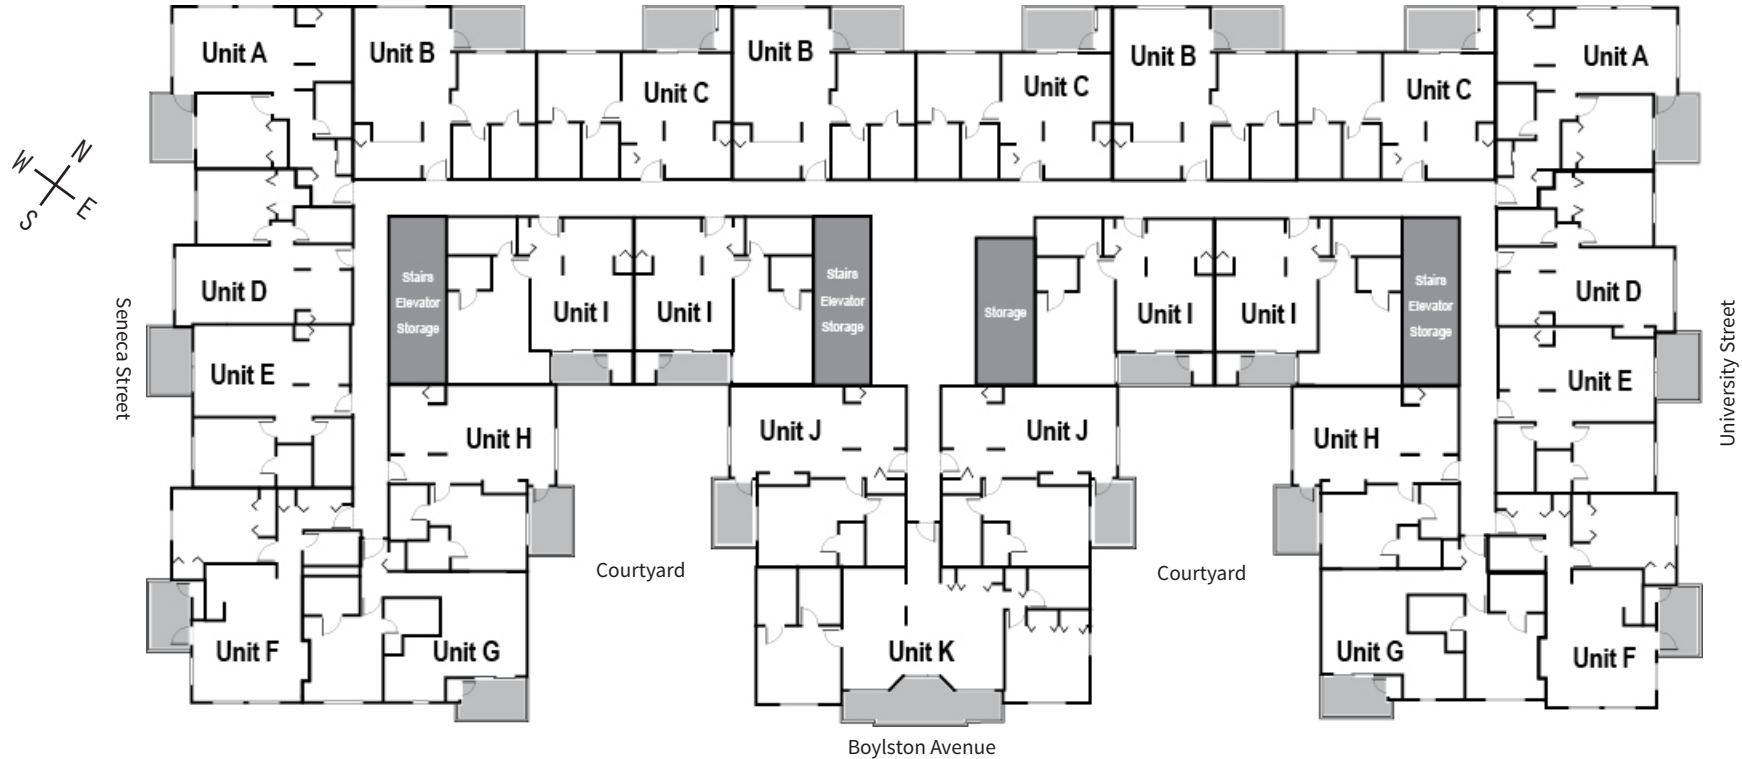

CHARBONNEAU

LUXURY APARTMENTS

123 Apartment Homes - By Floor Plan

A - 1 Bedroom 622 s/f 106-506 120-520	B - 1 Bedroom 605 s/f 111-511 107-507 117-517	C - 1 Bedroom 552 s/f 109-509 115-515 119-519	D - 1 bedroom 505 s/f 105-505 121-521
E - 1 Bedroom 548 s/f 104-504 122-522	F - 1 Bedroom 615 s/f 102-502 124-524	G - 1 Bedroom 615 s/f 101-501 125-525	H - 1 Bedroom 593 f/f 103-503 123-523
I - 1 Bedroom 624 s/f 108-508 110-510 116-516 118-518	J - 1 Bedroom 642 s/f 114-514 212-512	K - 2 Bedroom 913 s/f 213-513	

* Fireplaces in select 4th floor and 5th floor homes only. Courtyard and 1st floor south-facing homes do not have balconies.